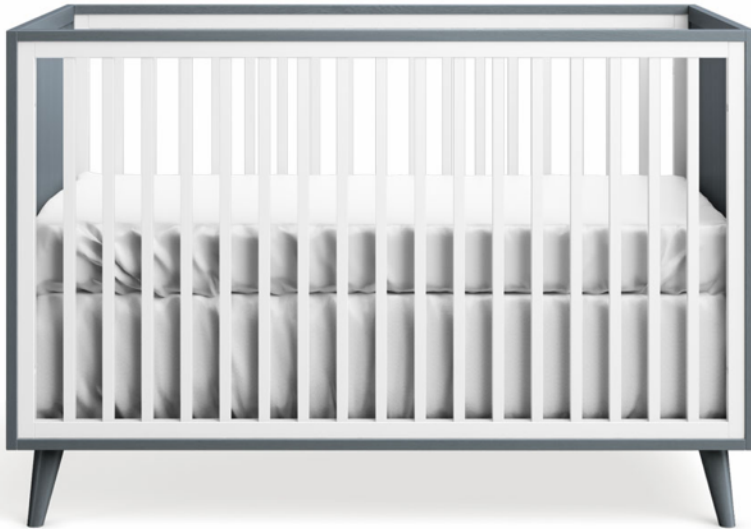

# NEW YORK COLLECTION

*Good Life from Day 1*®

<b>DURABLE</b>	<b>SAFE</b>	<b>HEALTHY</b>
<p>100% Solid Wood</p> <p>Spill resistant finishes</p> <p>Engineered structure</p> <p>European Beechwood</p> <p>English dove-tailed joints</p> <p>Hydraulic drawer systems guaranteed for 73 years</p> <p>Galvanized steel glides</p>	<p>Anti-tipping drawer systems</p> <p>Fail-safe hardware</p> <p>Anti-slamming soft-closing</p> <p>Safety release triggers</p> <p>Wall-anchoring systems</p> <p>Self-lock washers</p> <p>Metal mattress support</p> <p>66 pounds weight proof</p>	<p>Greenguard GOLD Certified</p> <p>Organic Glues</p> <p>Zero Phthalates</p> <p>Zero VOC</p> <p>Zero Formaldehyde</p> <p>Zero Lead</p> <p>Non-chemically processed wood</p> <p>Eco-Friendly/Sustainable wood</p>

# NEW YORK COLLECTION

CODE	DESCRIPTION	MSRP
11003	New York single dresser	\$1,195
11005	New York tall chest	\$1,495
11008	New York double dresser	\$1,825
11020	New York nightstand	\$745
11022	New York bookcase	\$1,395
11510	New York Classic Crib	\$1,075
11510	New York Twin Bed	\$1,295
11517	Bella Classic Crib	\$1,445
11530	New York Full-size Bed	\$1,445
UBS3L	Bed Drawer (3) System - Left	\$375
UBS3R	Bed Drawer (3) System - Right	\$375
DB11510	Day Bed Kit	\$175
TR11510	Toddler rail	\$175

## UPGRADE OPTIONS

CUT01	Laser cut Appliqué - Stripe Pattern	25%
CUT02	Laser cut Appliqué - Circle	25%
LTH01	Eco-Leather - Silver	25%
LTH02	Eco-Leather - Copper	25%

**ALL ROMINA FURNITURE (ALL MEANING THE ENTIRE PRODUCT LINEUP NOT JUST THE CRIBS OR "SOME" PRODUCTS) IS TESTED, CERTIFIED AND MEETS THE GREENGUARD GOLD STANDARD.**