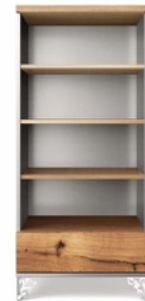

PANDORA COLLECTION

Good Life from Day 1®

DURABLE

100% Solid Wood
Spill resistant finishes
Engineered structure
European Beechwood
English dove-tailed joints
Hydraulic drawer systems
guaranteed for 73 years
Galvanized steel glides

SAFE

Anti-tipping drawer systems
Fail-safe hardware
Anti-slamming soft-closing
Safety release triggers
Wall-anchoring systems
Self-lock washers
Metal mattress support
66 pounds weight proof

HEALTHY

Greenguard GOLD Certified
Organic Glues
Zero Phthalates
Zero VOC
Zero Formaldehyde
Zero Lead
Non-chemically processed wood
Eco-Friendly/Sustainable wood